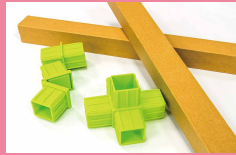

What is cacapoTypeC?

What is "House in the house Cacapo"?

Cacapo is a system that allows us to create an architectural space in a house by combining a high-strength paper tubes, three types of joints, and wall materials.

Build a triangular-shaped cabin

Type C is a kit that allows you to build a framework of triangular roofed cabin using a combination of paper tubes and joints. Create your own original space by building a roof and walls with your favourite items. This kit can also be used as an introduction to Type E.

Architectural toy!

Children learn the basics of architecture through play by building a cabin. Designing roofs, walls and interiors will help develop art and design skills. Let's play architecture!

Parts List

Joint

There are three types of joints. Joints can be combined with each other or with paper tubes to form the framework of a cabin.

 5way joint x 10

 Hinge joint x 6

 1way joint x 17

Paper tube

Paper tubes are connected by joints to form a strong framework. They are made from compressed paper, and are very strong and light, so even children can handle them easily.